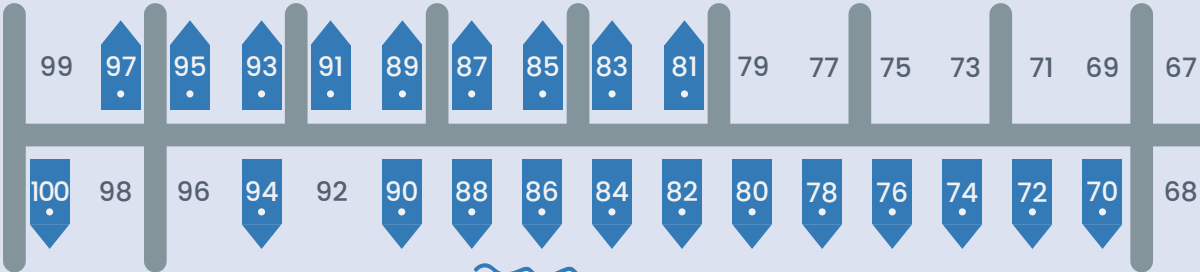

PORT LINCOLN MARINA COMMERCIAL BERTHS

www.portlincolnmarinaberths.com.au

SCAN TO ENQUIRE

RENTAL BERTHS

Marina Drive

Port Lincoln Town Centre

Port Lincoln Marina >

PORT LINCOLN

PORT LINCOLN MARINA BERTHS