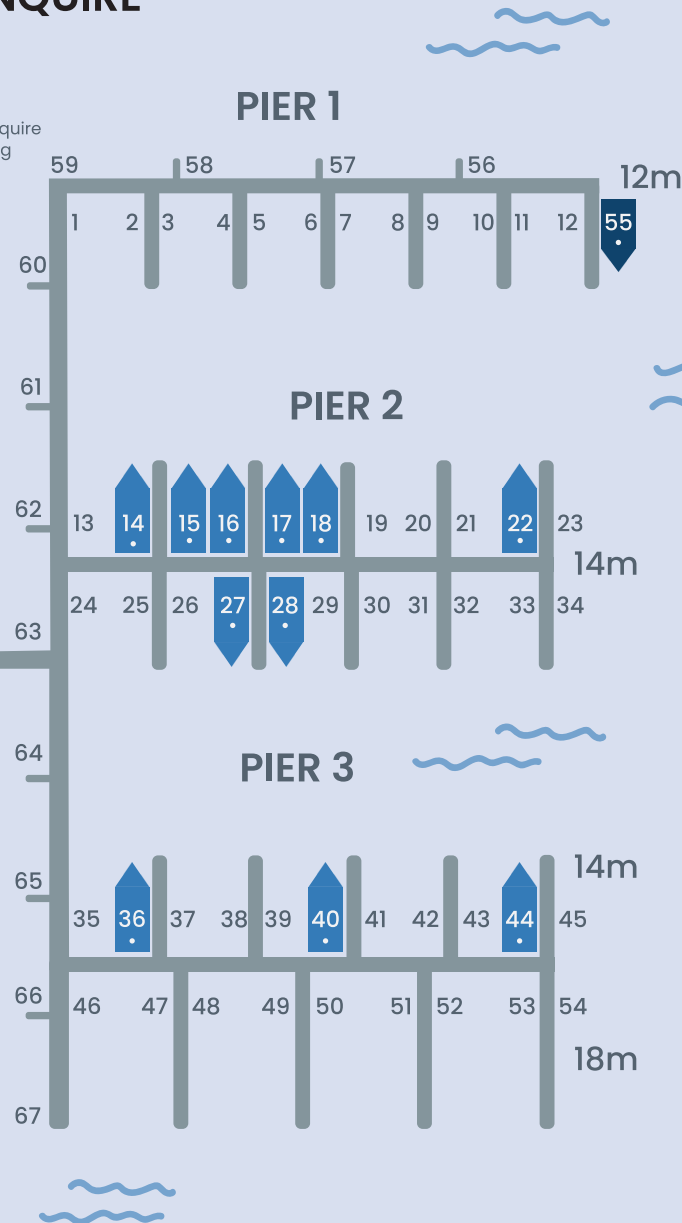

PORT LINCOLN

PORT LINCOLN MARINA BERTHS

# PORT LINCOLN MARINA RECREATIONAL BERTHS

[www.portlincolnmarinaberths.com.au](http://www.portlincolnmarinaberths.com.au)

## SCAN TO ENQUIRE

- Max size 12m berths
- Max size 14m berths
- Max size 18m berths
- Custom Size – please enquire for availability and pricing

MARINA HOTEL

## Main Channel